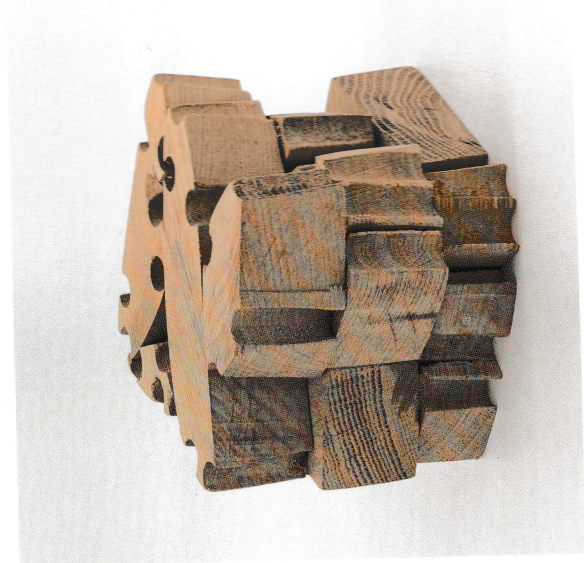

Forest - 스페인 Spain

oak Pine

has the same age as
the pigments from the
ance.

아르비다스 알리산카 Arvydas Ališanka - 리투아니아 Lithuania

말벌 둥지 Wasp Nest

Oak

This is my imaginary 12X12X12 cm oak wasp house...

아이세 툴라이 Ayşe Tülay - 튀르키예 Türkiye

큐브 안의 가족 Family in Cube

Cotton, textile, yarn

The rectangular textile pieces are from the worn dresses of my family members (grandparents of my parents to my children). My grandmother whom I got the name "Ayşe" was a weaver and I have learned a lot from her about the colors and patterns. She used cotton yarns and natural dyes and always said that nature so beautifully combines the colors.